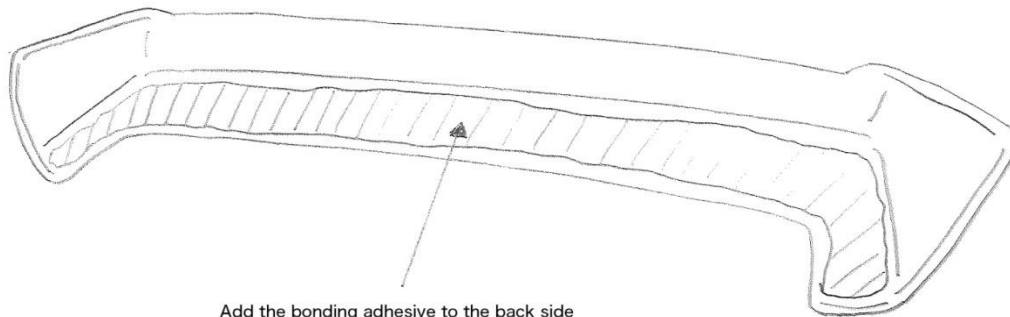

BODY KIT SERIES for VW GOLF7 GTI / R >>> Roof Wing Extension

【iSWEEP Roof Wing Extension】

VW GOLF7/7.5 GTI / R

◇ Parts List

1. Roof Wing Extension × 1 Piece
2. Bonding Adhesive × 1 Tube

Thank you for purchasing iSWEEP products. This instruction manual provides necessary information for proper installation to prevent defects, malfunctions, and accidents from occurring. Please read and acknowledge all procedures before beginning installation. iSWEEP is not responsible for any injuries or death caused by the misuse or negligence of this manual and product.

【Mounting Procedure】

1. Please check the fitting and adhesion position of the iSWEEP roof wing extension to the stock roof wing. If there is a gap due to individual between the OEM spoiler and our iSWEEP product please adjust as necessary.
2. Use a light grit sandpaper and lightly sand the full area where the adhesion will come into contact with the OEM factory spoiler as well as the back side of our iSWEEP roof wing extension. Please make sure that all contact area is clean and free of dust, grease, oils and any other foreign matter. By taking these steps you ensure proper bonding strength of the adhesion and reduce the chances of the adhesion failing.
3. This product requires additional painting by an automotive paint specialist or automotive collision expert.
4. Please apply the supplied bonding adhesive to the top of the genuine roof wing and this product. Please secure with a low adhesion tape to hold securely until the bonding agent cures and sets.
5. Please keep the tape in place for at least 24 hours. It is recommended that the vehicle not be driven during this time.